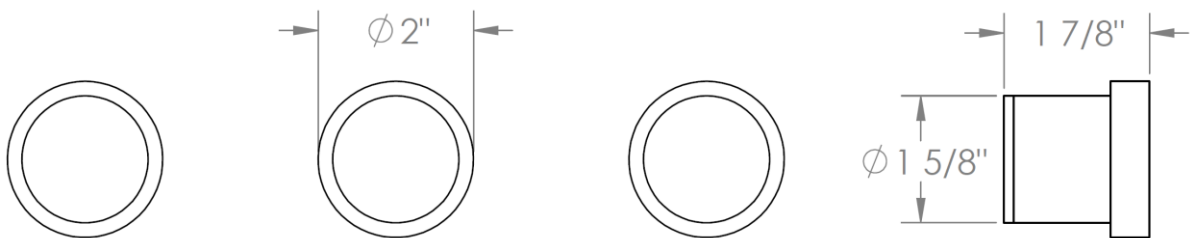

22-WTR3-TIA

Wall Mounted 3-Valve Shower Trim

Includes Alignment Kit

Requires SS-503 concealed rough

WATERMARK DESIGNS 1/14/2019

350 Dewitt Ave Brooklyn NY 11207 USA T 718 257 2800 F 718 257 2144 info@watermark-designs.com

22-WTR3-TIB

Wall Mounted 3-Valve Shower Trim with Alignment Kit
For use with SS-503 concealed rough

WATERMARK DESIGNS 11/27/2018