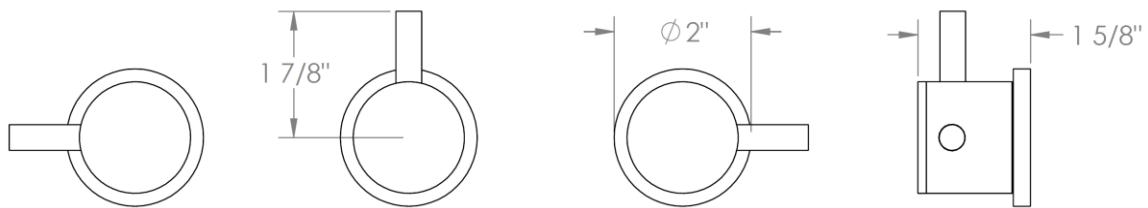

22-WTR3-TIA

Wall Mounted 3-Valve Shower Trim

Includes Alignment Kit

Requires SS-503 concealed rough

WATERMARK DESIGNS 1/14/2019

350 Dewitt Ave Brooklyn NY 11207 USA T 718 257 2800 F 718 257 2144 info@watermark-designs.com

22-WTR3-TIB

Wall Mounted 3-Valve Shower Trim with Alignment Kit
For use with SS-503 concealed rough

WATERMARK DESIGNS 11/27/2018